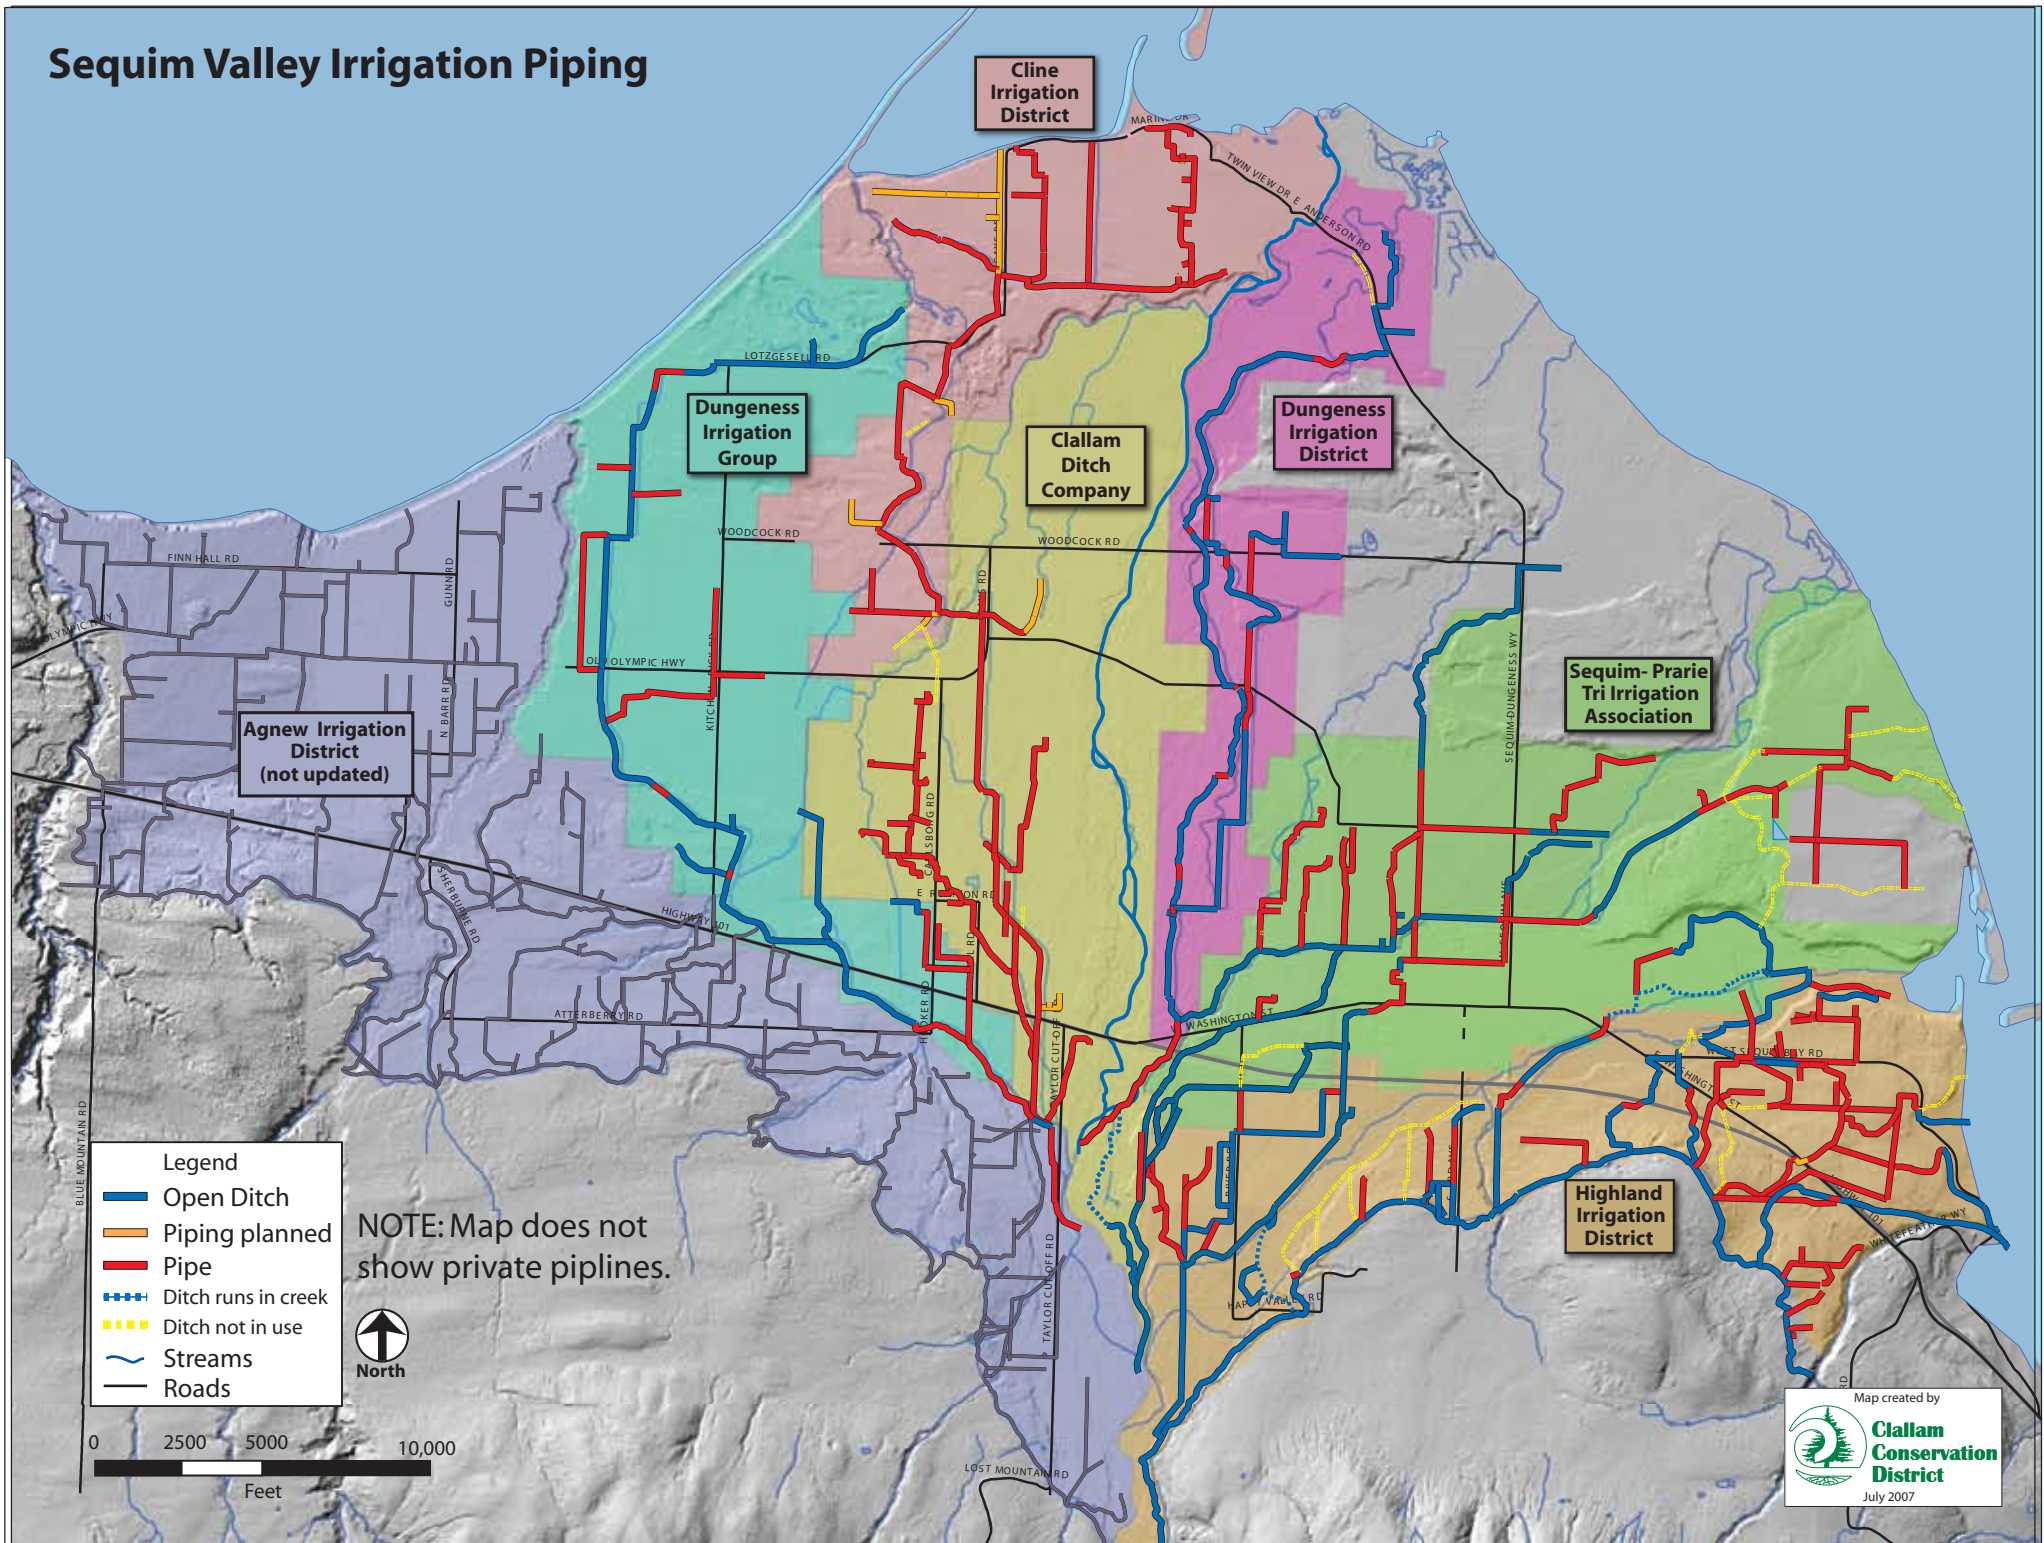

# Sequim Valley Irrigation Piping

Agnew Irrigation District  
(not updated)

Dungeness Irrigation Group

Cline Irrigation District

Clallam Ditch Company

Dungeness Irrigation District

Sequim-Prarie Tri Irrigation Association

Highland Irrigation District

- Legend
- Open Ditch
  - Piping planned
  - Pipe
  - - - Ditch runs in creek
  - - - Ditch not in use
  - ~ Streams
  - Roads

NOTE: Map does not show private pipelines.