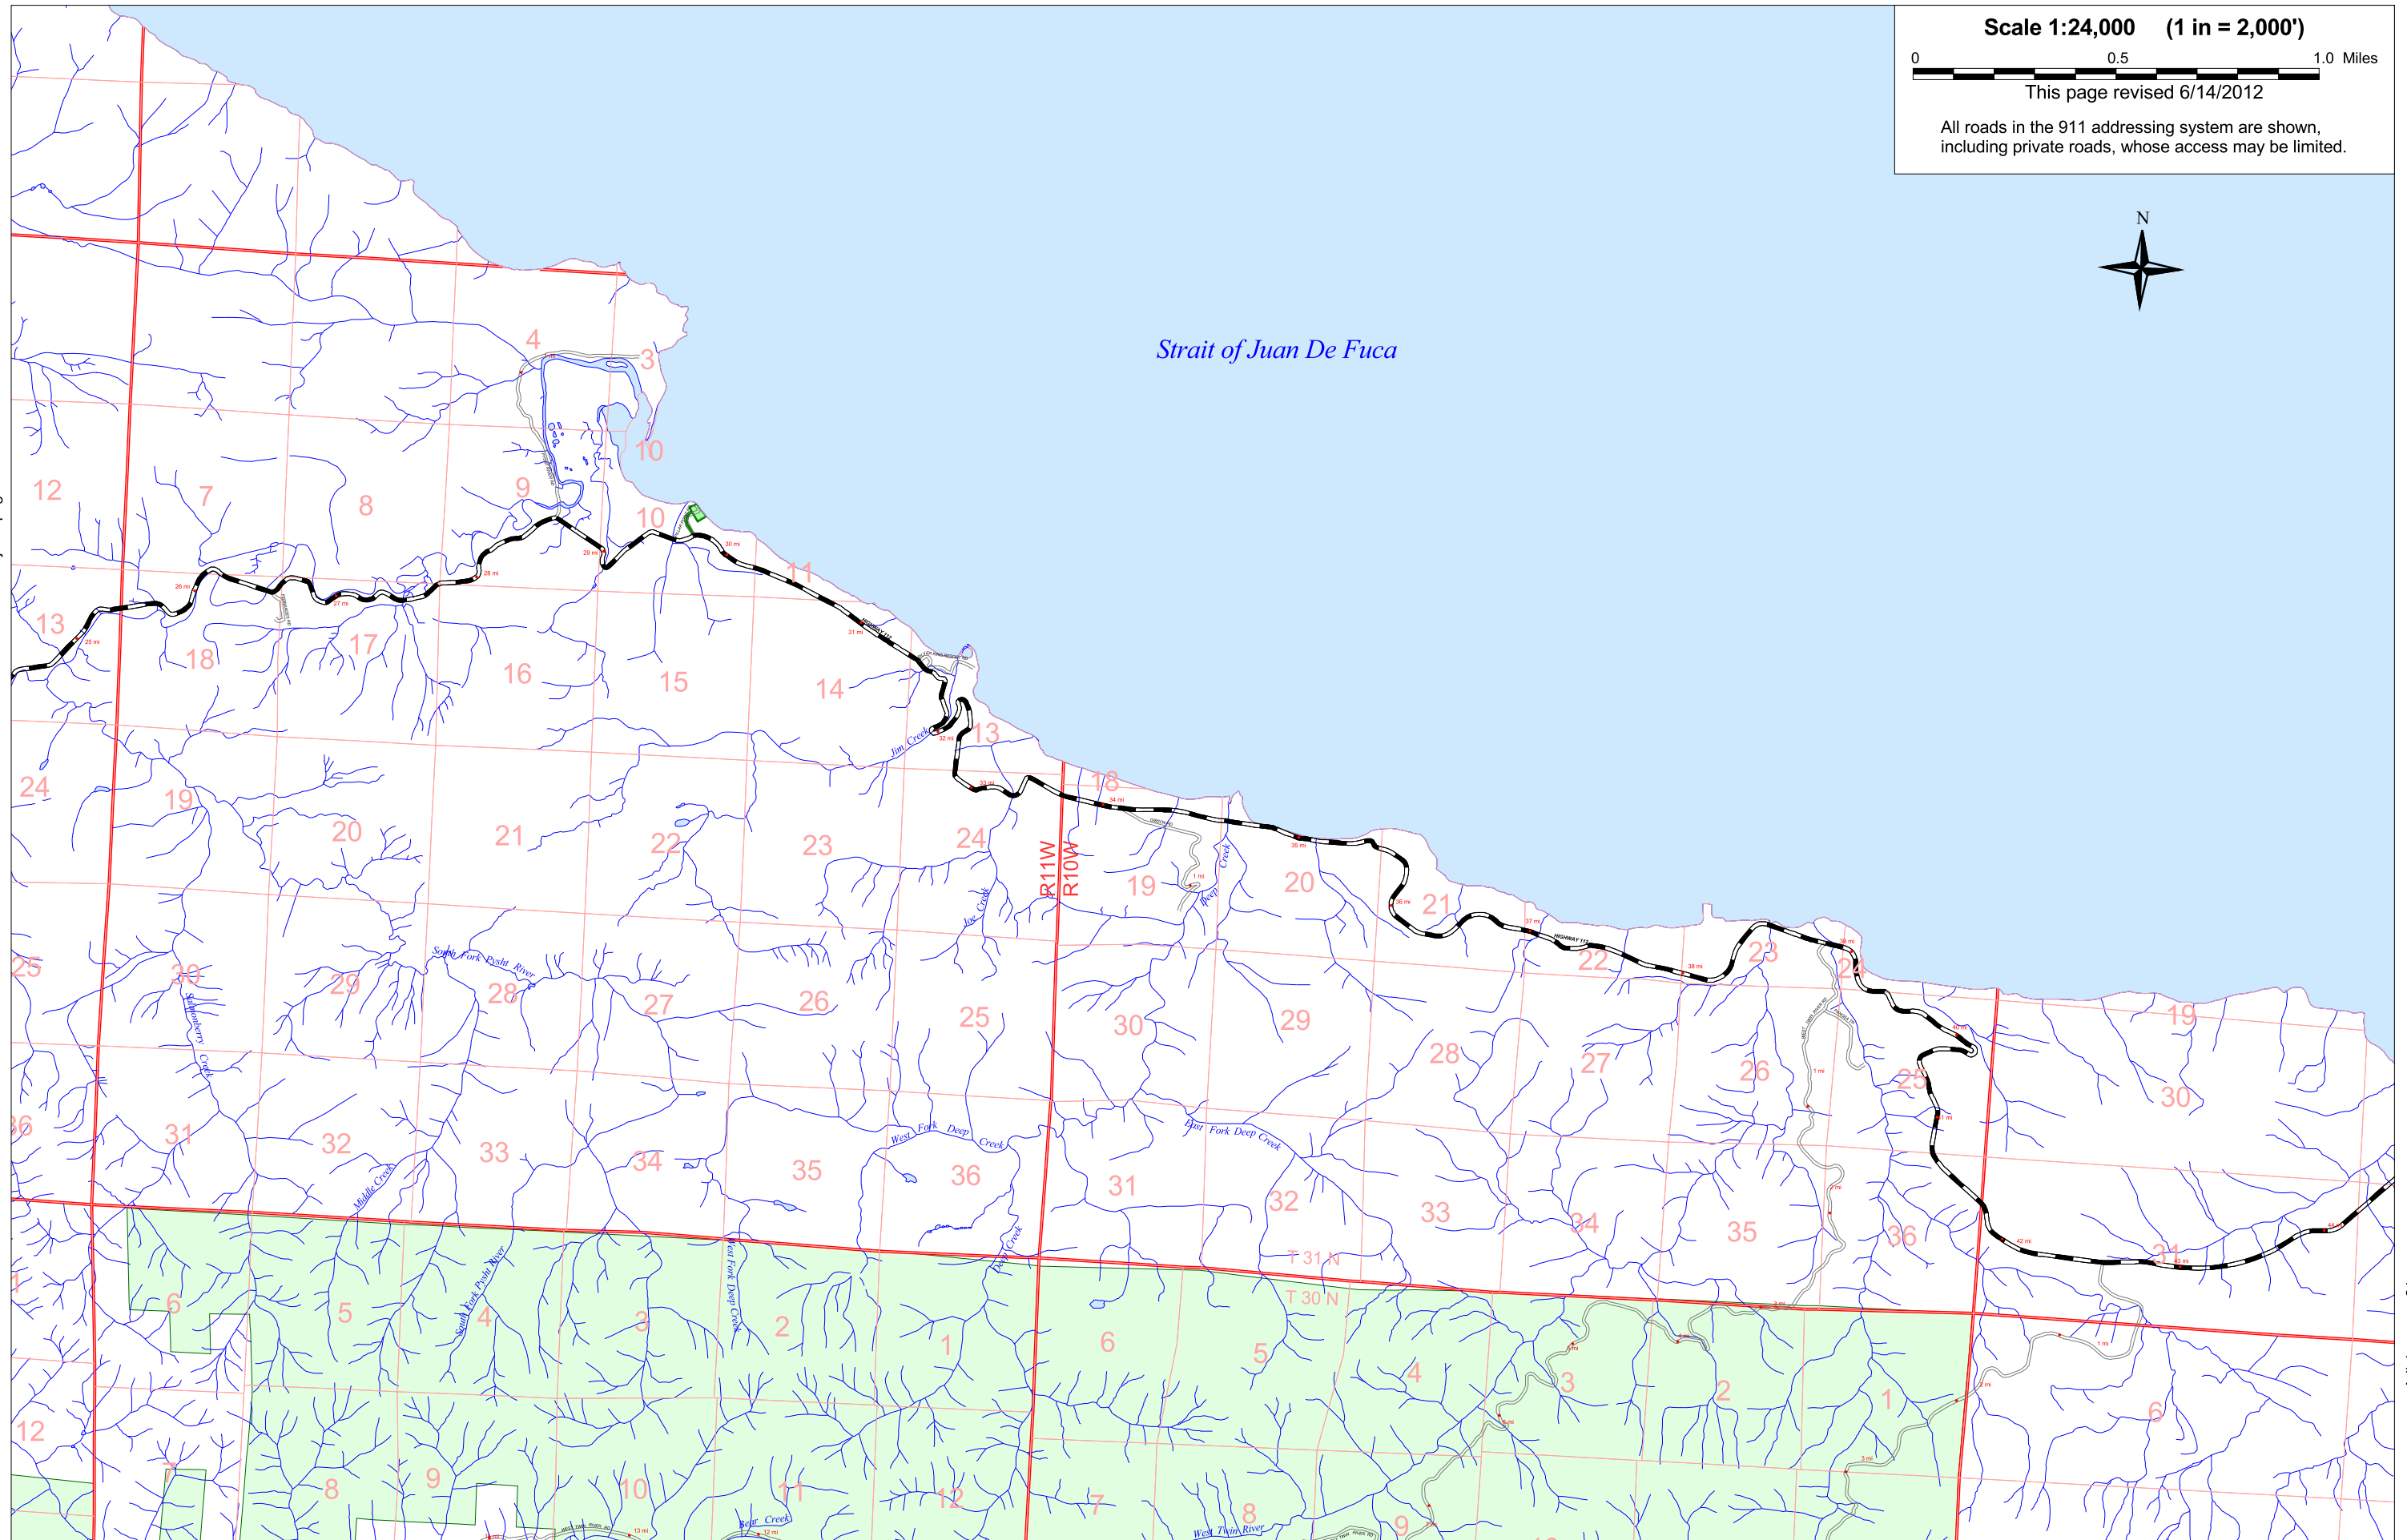

Scale 1:24,000 (1 in = 2,000')

0 0.5 1.0 Miles

This page revised 6/14/2012

All roads in the 911 addressing system are shown, including private roads, whose access may be limited.

Strait of Juan De Fuca

Adjoins page 19