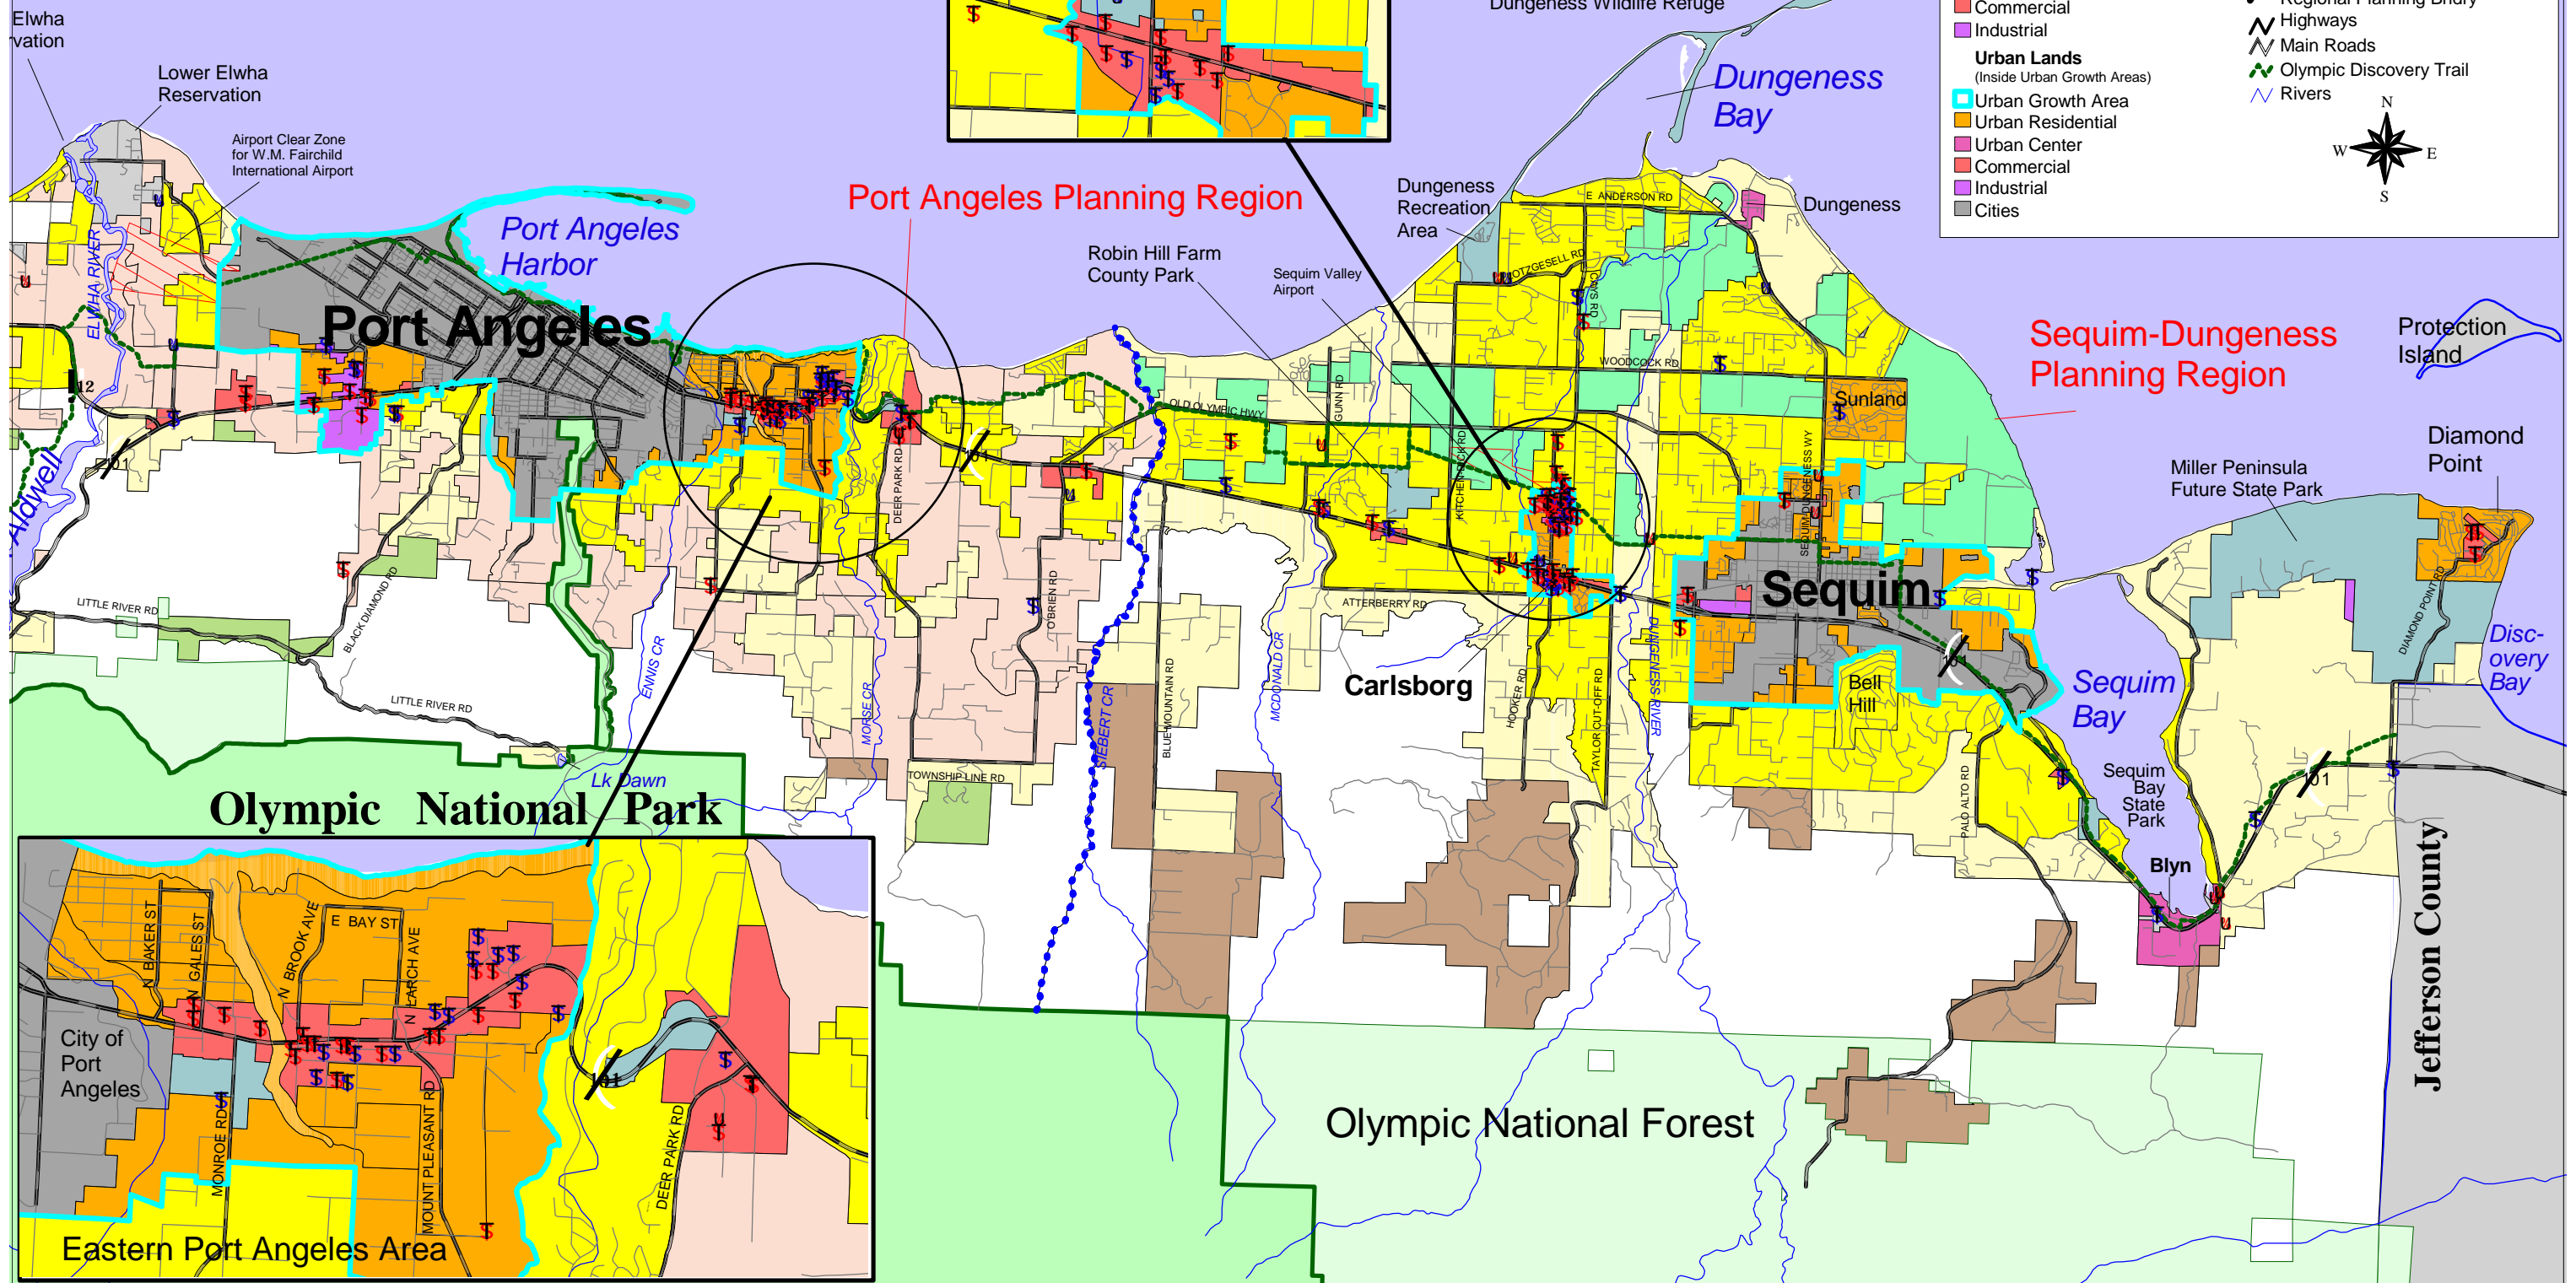

Non-Residential Building Permit Activity (1990-2003) Eastern Clallam County

Scale 1:125,000

Clallam County Department of Community Development January 2004

This map shows the approximate location of building permits for new commercial, industrial, public, and quasi-public construction issued between 1990 and 2003 by Clallam County. The map also shows generalized land use designations that are based on the Clallam County Official Future Land Use and Zoning Map.

Disclaimer: This map is intended solely for information purposes. It was compiled by linking electronic permit activity, parcel and road address tabular and geographic data bases. Inconsistencies and errors may exist.

Elwha Reservation
Lower Elwha Reservation
Airport Clear Zone for W.M. Fairchild International Airport

Port Angeles Harbor

Port Angeles

Port Angeles Planning Region

Dungeness Wildlife Refuge
Dungeness Bay

Dungeness Recreation Area
Dungeness

Robin Hill Farm County Park
Sequim Valley Airport

Carlsborg

Sequim

Sequim-Dungeness Planning Region

Protection Island

Diamond Point

Miller Peninsula Future State Park

Discovery Bay