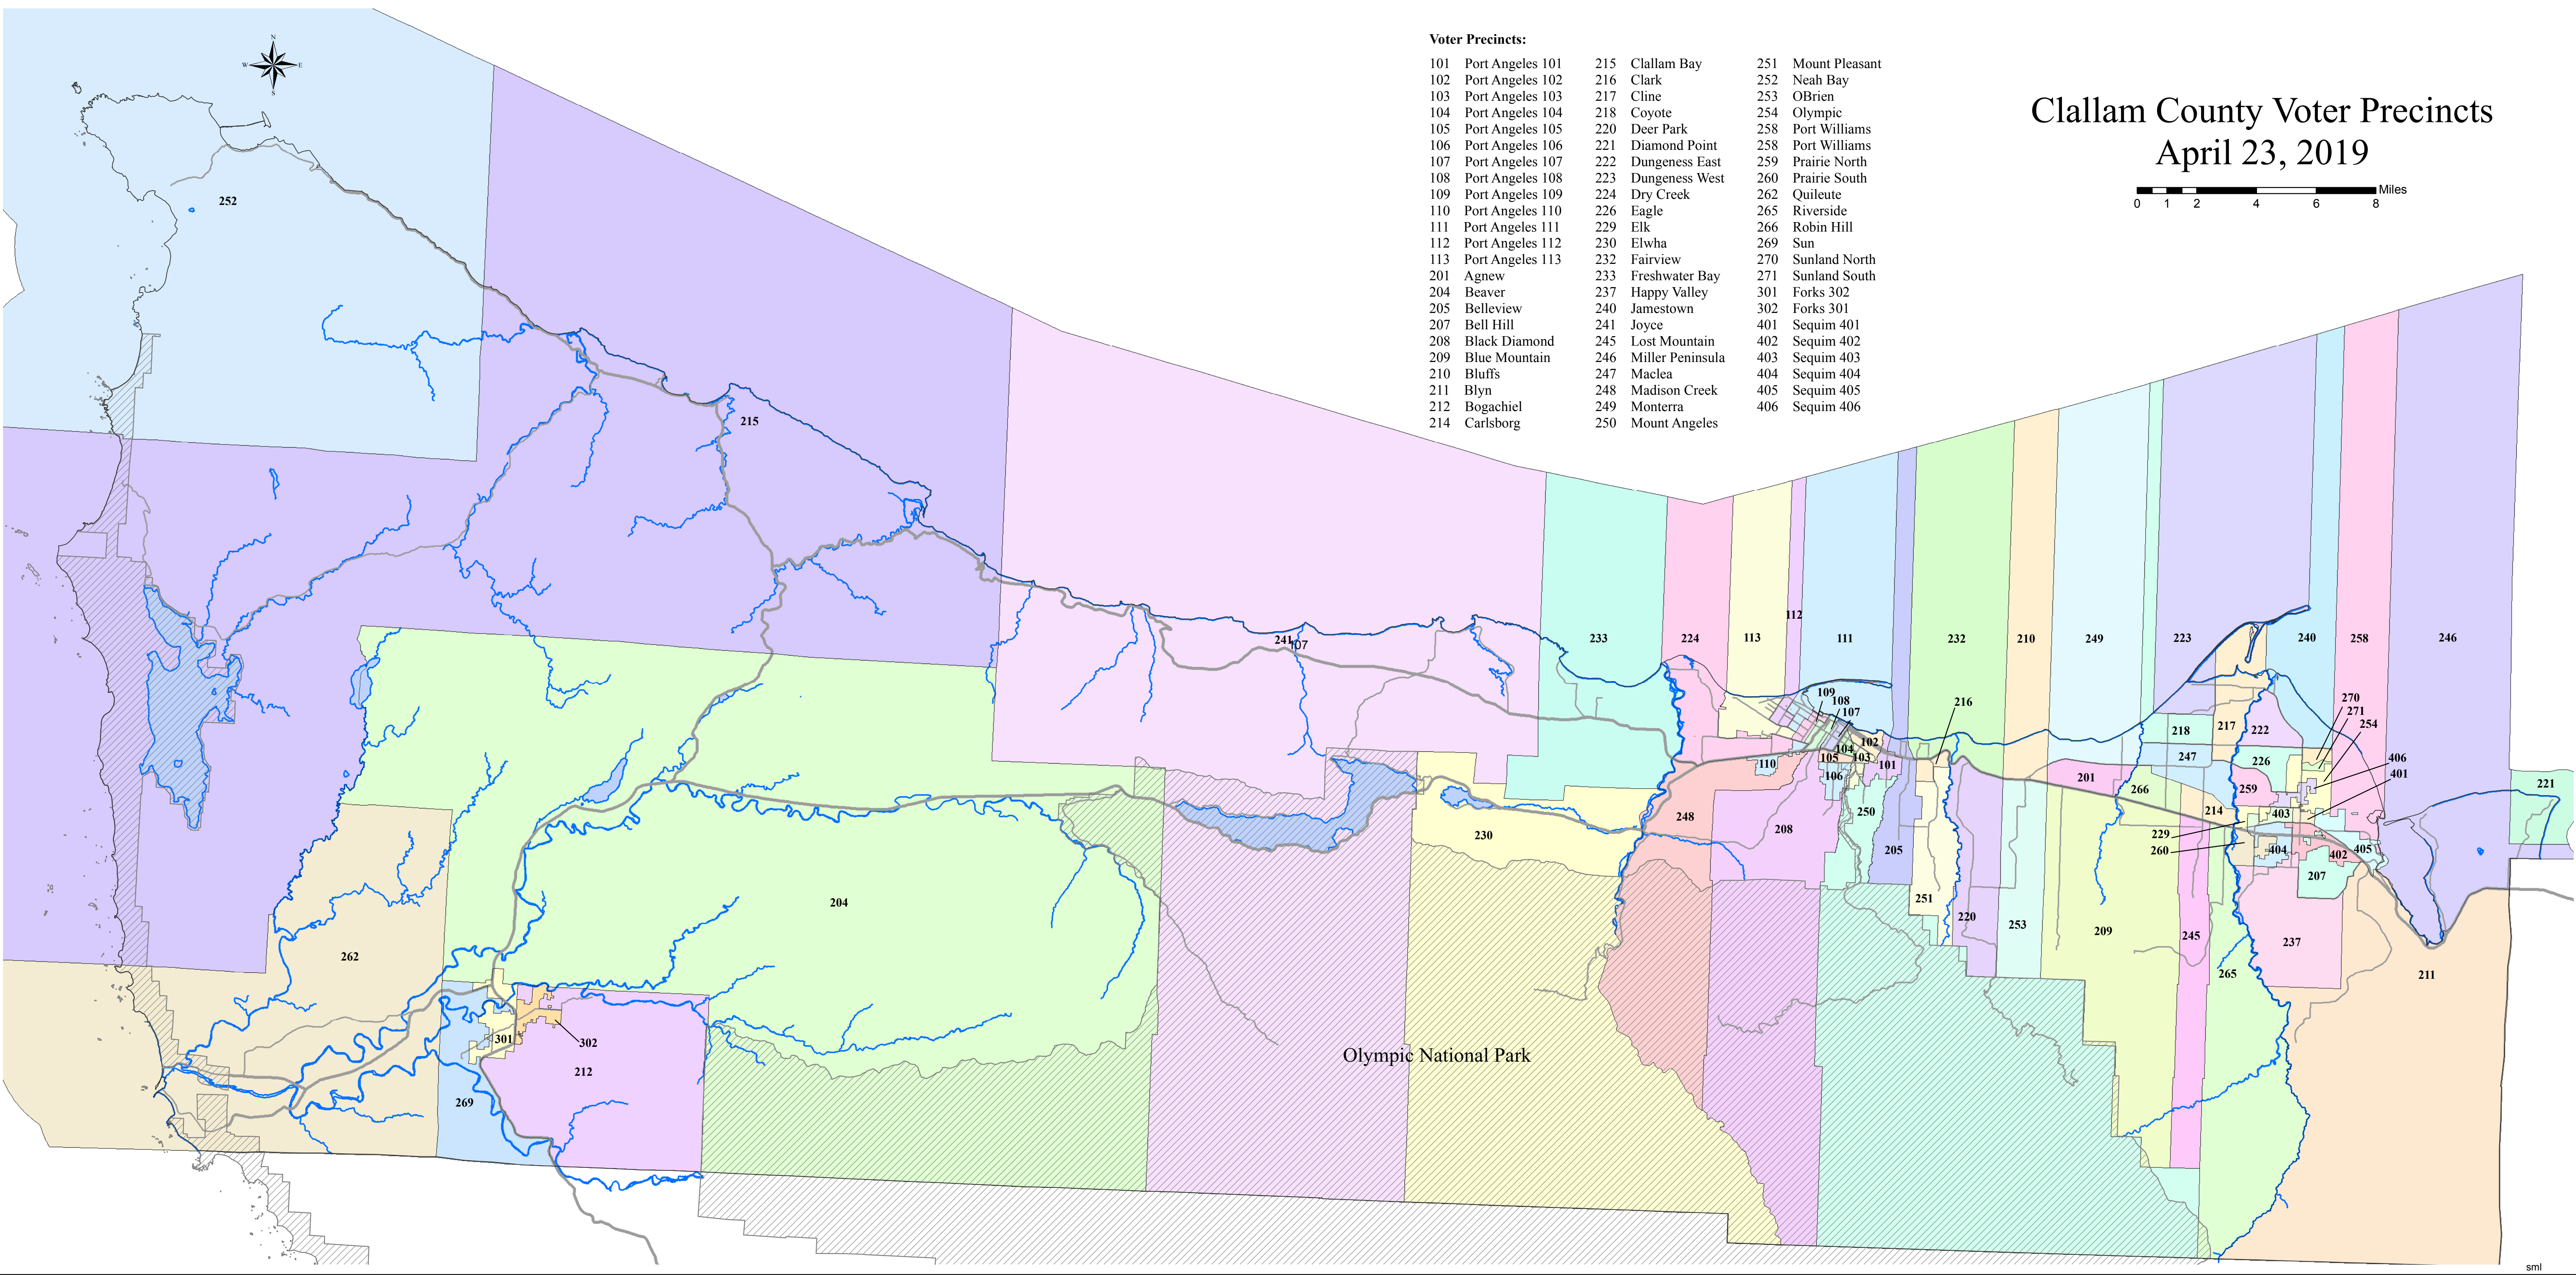

Clallam County Voter Precincts

April 23, 2019

Voter Precincts:

101 Port Angeles 101	215 Clallam Bay	251 Mount Pleasant
102 Port Angeles 102	216 Clark	252 Neah Bay
103 Port Angeles 103	217 Cline	253 OBrien
104 Port Angeles 104	218 Coyote	254 Olympic
105 Port Angeles 105	220 Deer Park	258 Port Williams
106 Port Angeles 106	221 Diamond Point	258 Port Williams
107 Port Angeles 107	222 Dungeness East	259 Prairie North
108 Port Angeles 108	223 Dungeness West	260 Prairie South
109 Port Angeles 109	224 Dry Creek	262 Quileute
110 Port Angeles 110	226 Eagle	265 Riverside
111 Port Angeles 111	229 Elk	266 Robin Hill
112 Port Angeles 112	230 Elwha	269 Sun
113 Port Angeles 113	232 Fairview	270 Sunland North
201 Agnew	233 Freshwater Bay	271 Sunland South
204 Beaver	237 Happy Valley	301 Forks 302
205 Belleview	240 Jamestown	302 Forks 301
207 Bell Hill	241 Joyce	401 Sequim 401
208 Black Diamond	245 Lost Mountain	402 Sequim 402
209 Blue Mountain	246 Miller Peninsula	403 Sequim 403
210 Bluffs	247 Maclea	404 Sequim 404
211 Blyn	248 Madison Creek	405 Sequim 405
212 Bogachiel	249 Monterra	406 Sequim 406
214 Carlsborg	250 Mount Angeles	

Olympic National Park